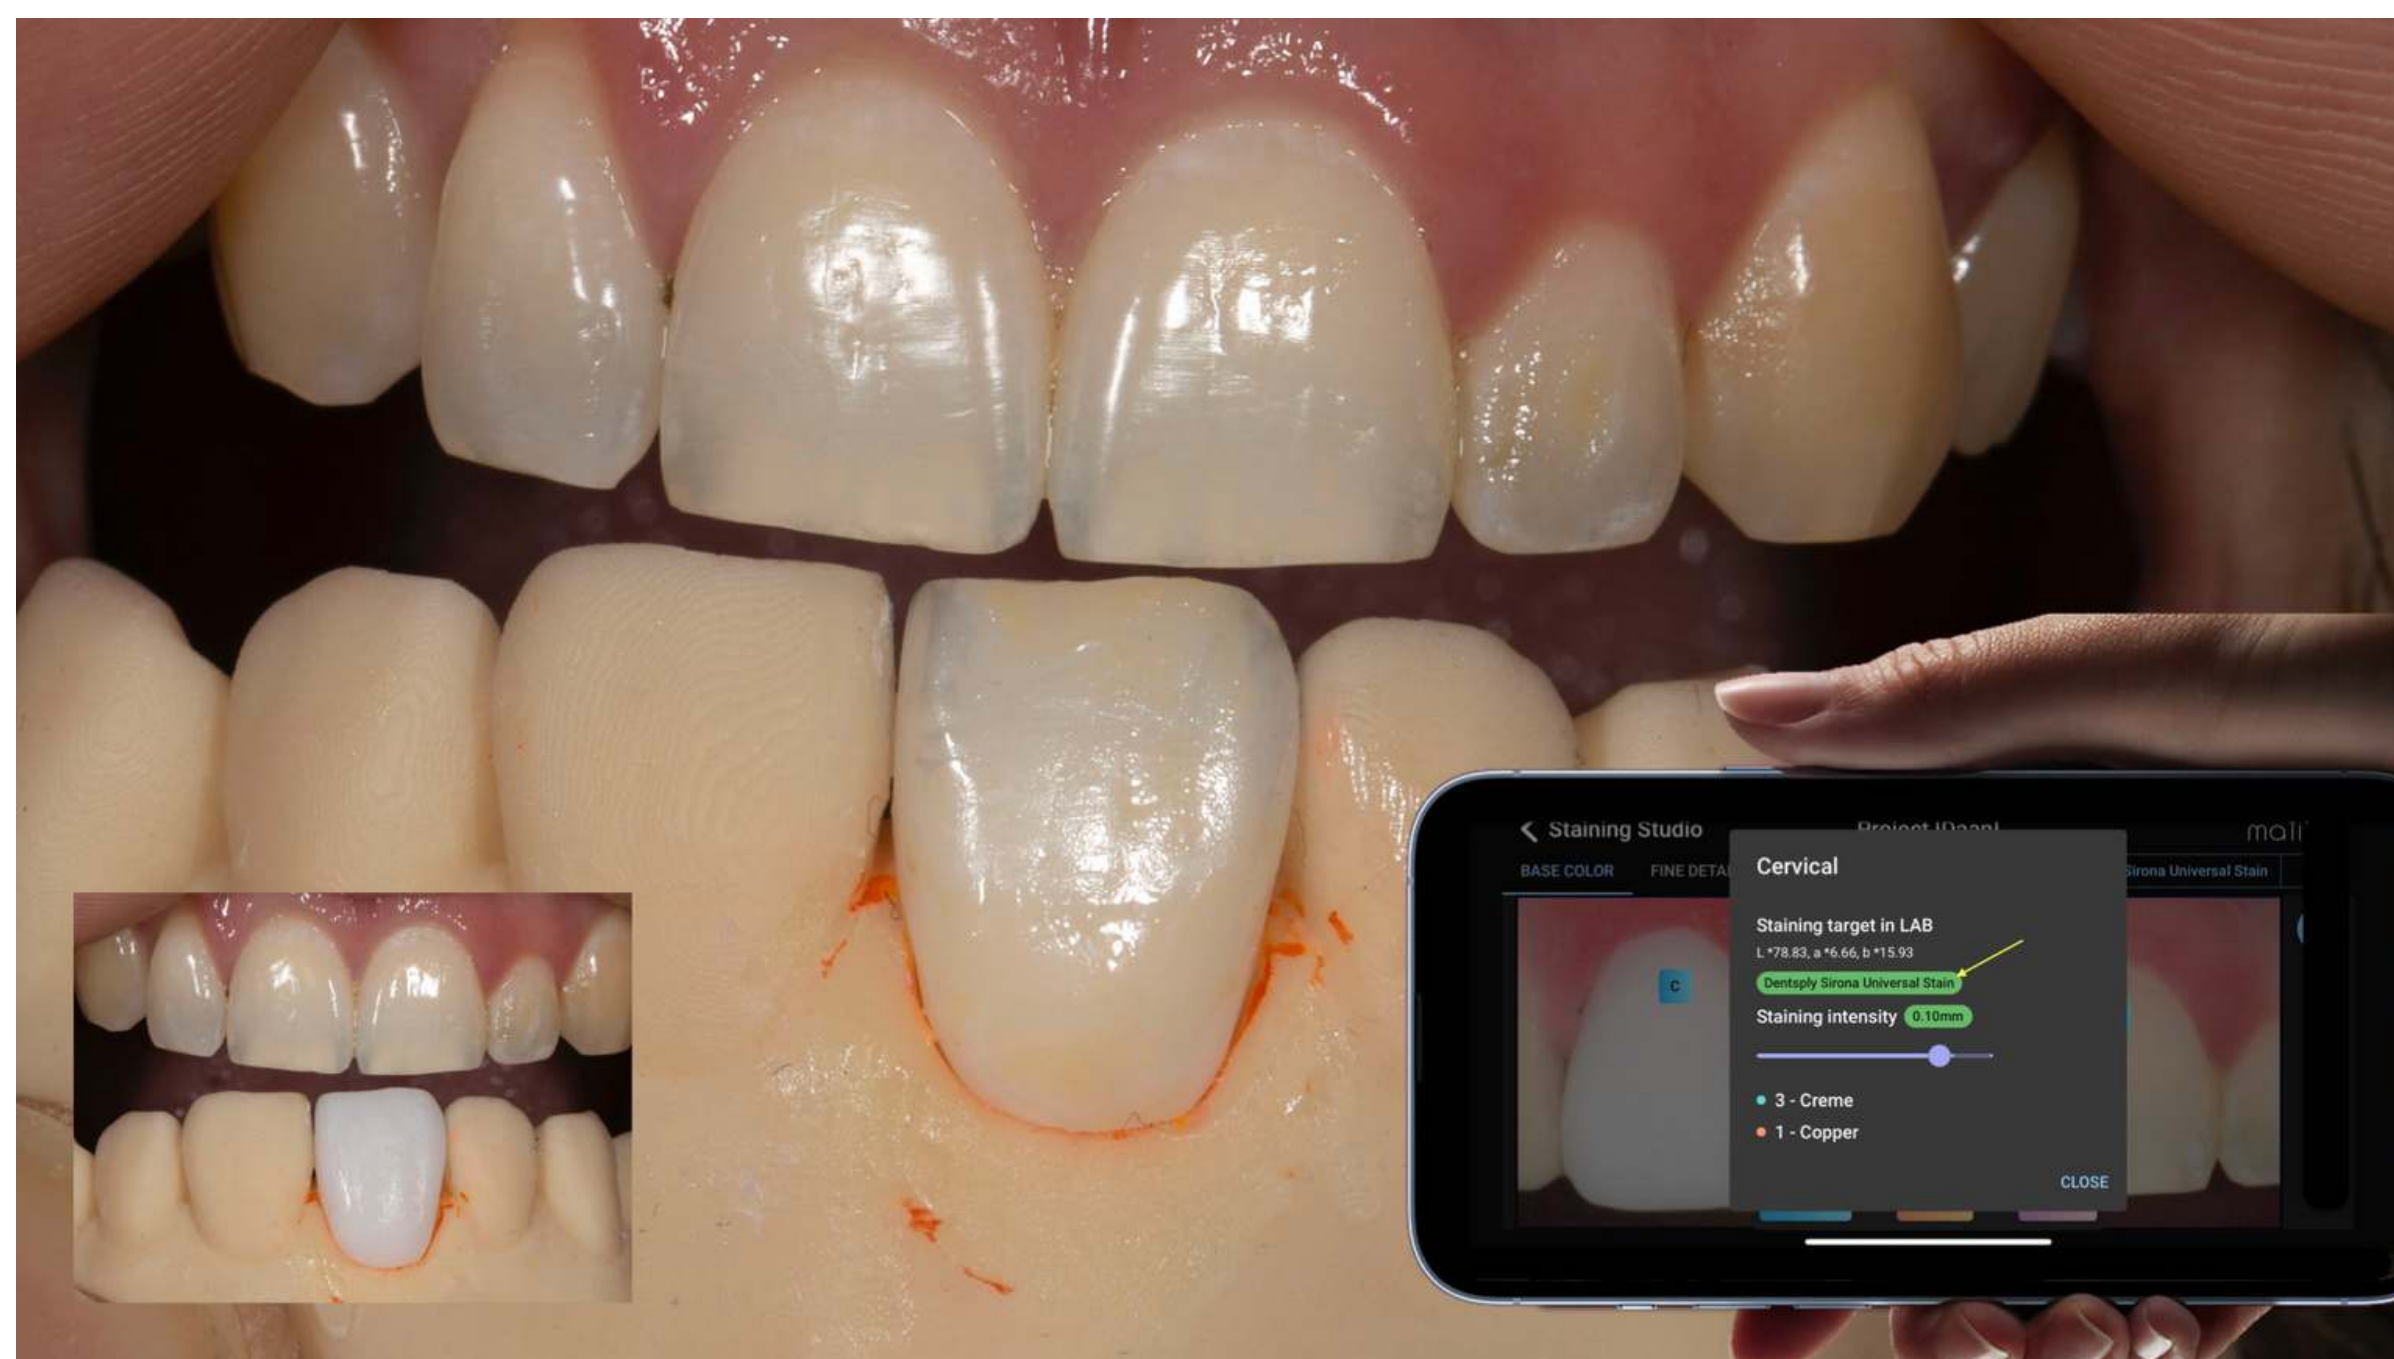

THE MATISSE CHALLENGE

A 2-day course, like you've never experienced before!

Every participant replicates the natural tooth of another participant. We analyze all cases on a large screen and discuss the challenges and solutions.

With the opportunity to learn from 10 different natural teeth, this course offers exceptional value.

“
Everything was just brilliant, the food the people and the course itself provides such a fantastic experience of using the system, it was too good to not invest in it!

-COURSE PARTICIPANT-

WHAT YOU WILL LEARN:

- Full **digital** introduction with Matisse & Optishade
- Analyze natural teeth - understand the **dynamic of light**
- **New layering** approach on ceramics for natural results
- Staining a **full monolithic** crown to match natural tooth
- Copy the color of the die/preparation to **Matisse color model**
- **Master your materials & ceramic/** staining brands
- Guidance, tips, & discussions for **your work needs**